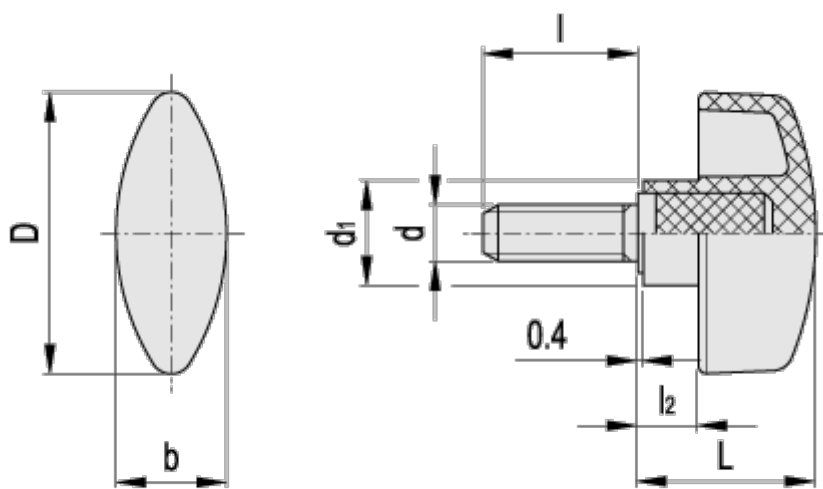

Data Sheet

Article number: 2302008722
Description: E+G Wing knobs
CTL.476/30 p-M6x16

Measures

b	= 13.0
D	= 32
d1	= 11.0
l	= 16
L	= 20.0
l2	= 5.5
Thread	= M6